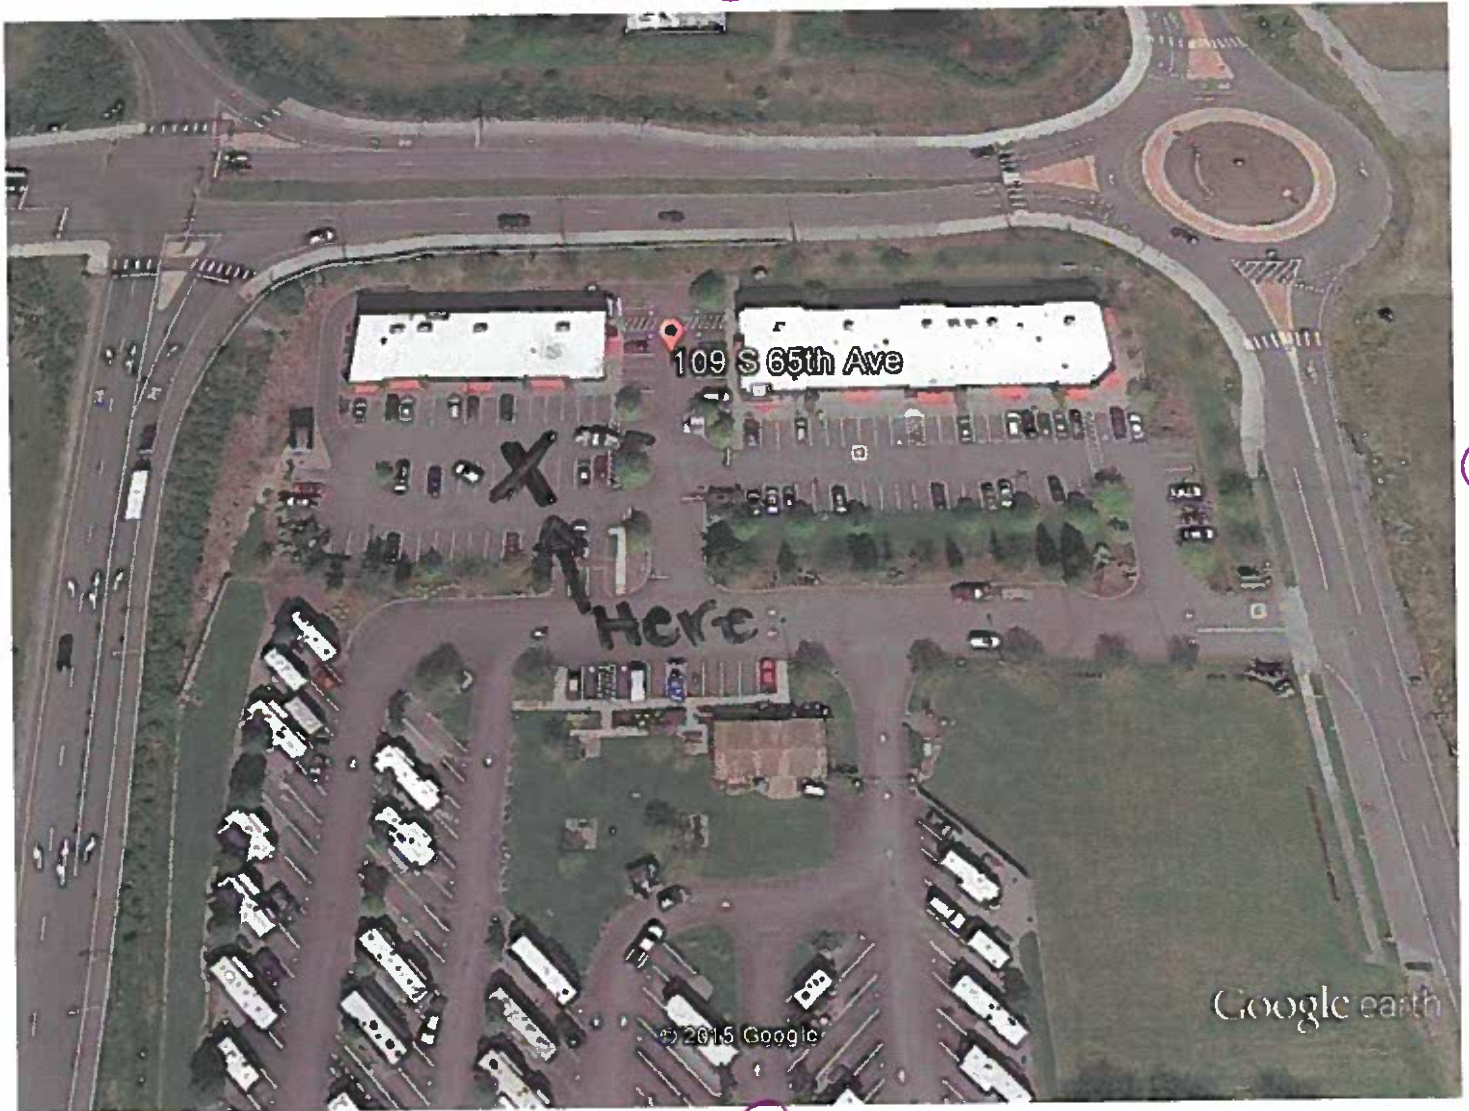

(N)

(E)

(W)

(S)

Google earth

feet  
meters

300  
90

Ridgefield: Tri Mountain Plaza

109 S. 65th Ave., Ridgefield

DROP OFF/PICK UP: Papa Pete's/Subway